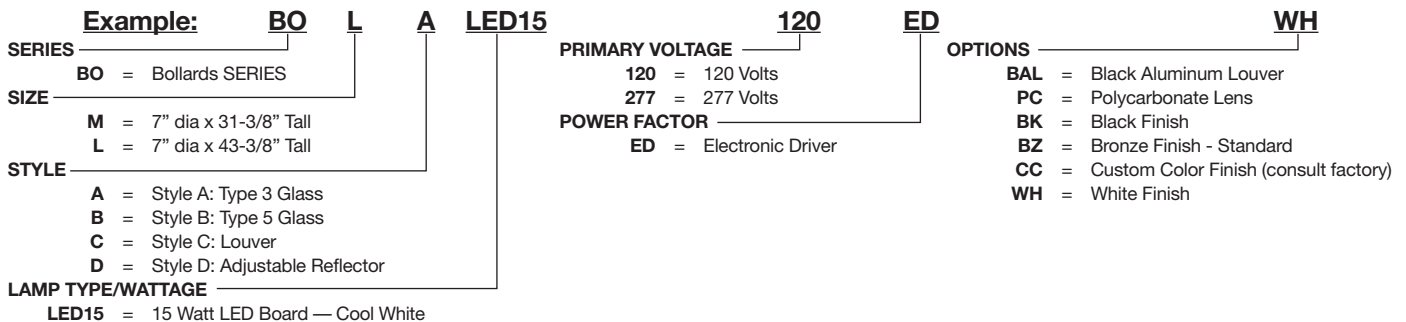

SPECIFICATIONS

- HOUSING— Extruded Aluminum with Domed Top. Style A: Type 3 Clear Prismatic Borosilicate Glass Refractor; Style B: Type 5 Clear Prismatic Borosilicate Glass; Style C: Aluminum Louver; Style D: Adjustable Reflector Available.
- FINISH— Nine-Stage Powder Coat Process
- LENS— Clear Polycarbonate
- BALLAST— Internal Gear/Ballast Tray
- LAMP— Super Bright-White LED. 15 Watt — Cool White
- MOUNTING — Flush Mounting Base, Vandal-Resistant Screws
- UL/ULC— UL/ULC Listed to U.S. and Canadian safety standards - Suitable for wet locations

Style A: Type 3 Glass
Style B: Type 5 Glass

Style C: Louver

Style D: Adjustable Reflector

Catalog Number Ordering Guide

9245 W. Ivanhoe St. | Schiller Park, IL 60176 | p: (847) 260-0333 | f: (847) 260-0344
www.eclipselightinginc.com | quotes@eclipselightinginc.com