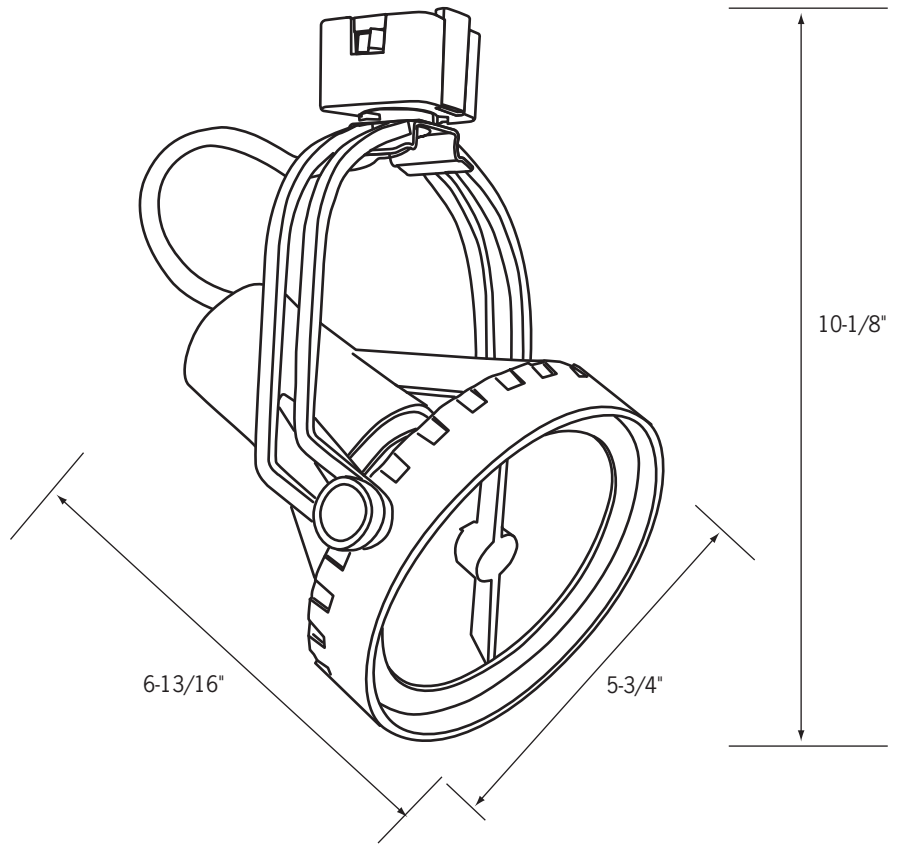

CTL8038LEM *purelight*[™]

Line Voltage Track Fixture
with purelight[™]
12W PAR38 LED Lamp

Catalog No. _____

Type _____

Project _____

Specifications/Features

Fixture

Blends an elegant patented design with superior performance. (Patent # D 345,616)
Die-cast aluminum housing features open back design for cooler operation.
Dual-rail yoke design provides a "hi-tech", less bulky look.
All models have "Sure Set" yokes for precise aiming without tools and full 350° rotation.
Equipped with a convenient ON/OFF switch and polarity indicator.

Lamp

Energy efficient, 12W PAR38 LED lamp powered with CREE TrueWhite[™] Technology.
A better way to generate white light that uses a patented mixture of unsaturated yellow and saturated red LEDs.
Designed to last 50,000 hours.
Color management system maintains color consistency over time and temperature.

Color Rendering Index of 92.
Correlated Color Temperature of 2700°K.
Lumen output = 523 (51 Lumens per Watt).
20° Beam spread with Center Beam Candle Power (CBCP) of 4,000.
R9 Red color value of 72.
Durable die-cast aluminum housing with tempered glass lens to protect the LEDs and reflector.

Ordering Information

Example Order: -

Fixture

CTL8038LEM

Finish

B - Black
P - White
S - Silver
U - Unfinished Aluminum